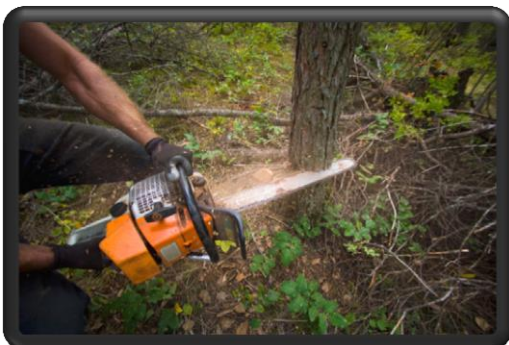

GASOLINE CHAINSAW

STP5000 & STP6000

GASOLINE CHAIN SAW

- Displacement:
55cc
- Rated output power:
2.0kW
- Idling Speed:
2000/min
- Fuel tank capacity:
560ml
- Two-cycle oil/gasoline mixing ratio:
1:25
- STP5000 c/w 18" bar
- STP6000 c/w 20" bar